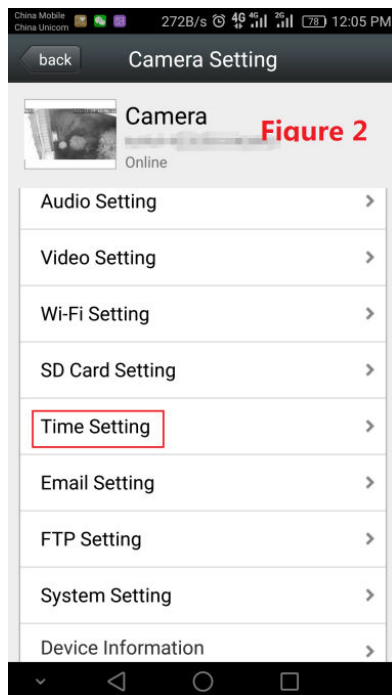

Ctronics Video playback white screen resolution method

For CAMHI APP model:CTIPCW-224C&CTIPCW-245C

1. Using a mobile phone connected devices, As shown in figure 1: click on the red box

2. As shown in figure 2: click on the red box

3. As shown in figure 3: the hook is not hook in the red box