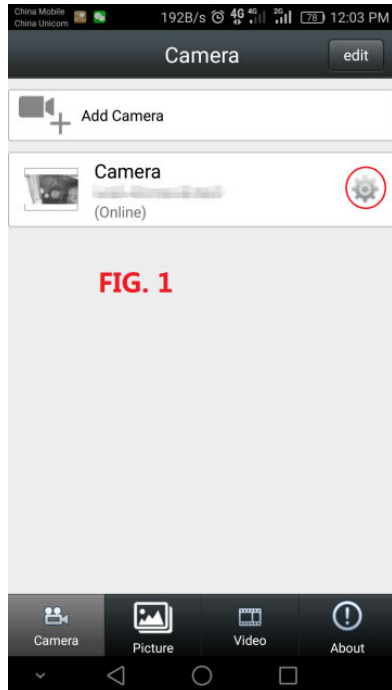

Ctronics Video playback white screen resolution method

For CAMHI APP model:CTIPCW-224C&CTIPCW-245C

1. Using a mobile phone connected devices, As shown in figure 1: click on the red box

2. As shown in figure 2: click on the red box

3. As shown in figure 3: the hook is not hook in the red box