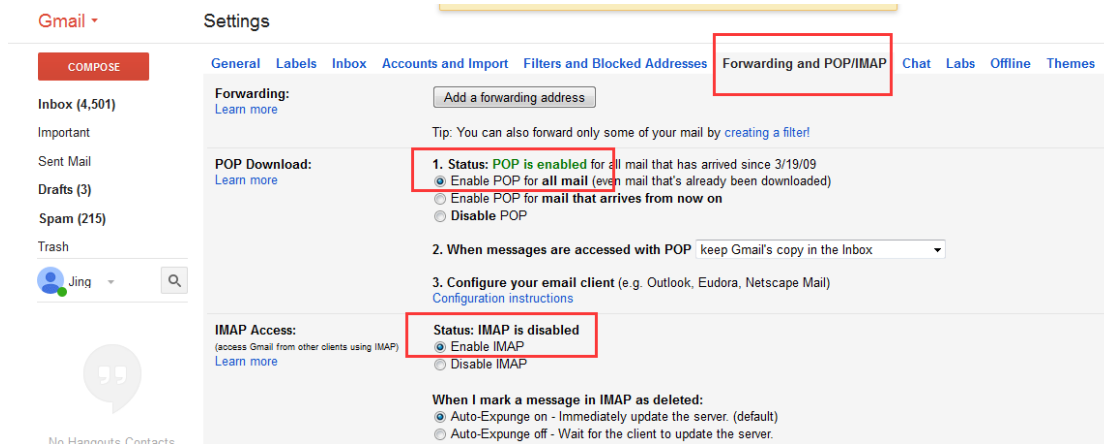

Camhi email setting

Important: Please set email setting in web instead of APP.

1. gmailEmail Setting

1.1 enter gmail setting menu, enable POP and IMAP in Forwarding and POP/IMAP

1.2

1.2 Enter Special Password in help column, enter into special password, click 2-Step-Verification to verify your email account.