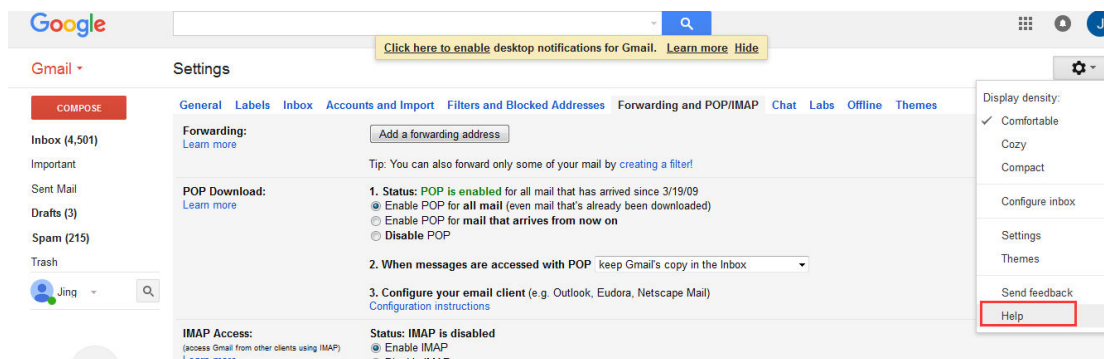

Camhi email setting

Important: Please set email setting in web instead of APP.

1. gmailEmail Setting

1.1 enter gmail setting menu, enable POP and IMAP in Forwarding and POP/IMAP

1.2

1.2 Enter Special Password in help column, enter into special password, click 2-Step-Verification to verify your email account.