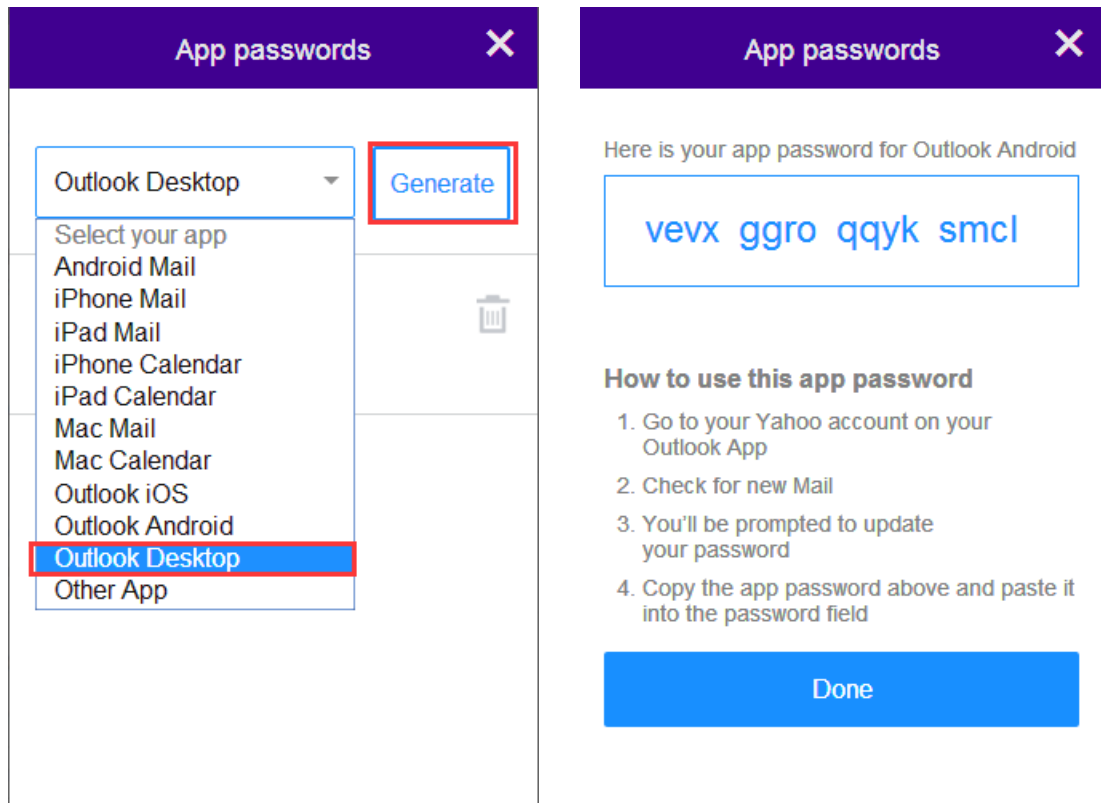

2.2 set up Yahoo Email in Camhi web setting.

E-mail 设置

SMTP 服务器: 端口

安全连接:

验证: ☒ 开启 ☐ 关闭

用户名:

密码: → 上述获取的密码

接收地址:

发件地址:

主题:

信息: (最多可以输入 127 个字符)

测试Email设置: 请先点击应用按钮, 然后再测试。