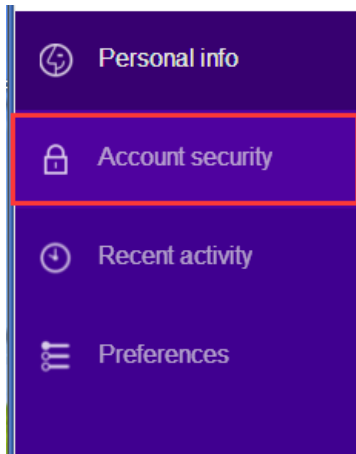

主题: 1

信息:
1
 (最多可以输入127个字符)

测试Email设置: 请先点击应用按钮，然后再测试。

1. 4

2. yahoo mail setting

2.1 enter into Yahoo mail setting, set -account info-Account security ,to start Two-Step-Verification and enable APP Password.

The screenshot shows the Yahoo! Mail web interface. At the top, there is a search bar and navigation links for 'Search Mail' and 'Search Web'. Below the navigation bar, there are icons for 'Compose', 'Archive', 'Move', 'Delete', 'Spam', and 'More'. The main content area displays a list of emails from 'Yesterday', including two from 'Yahoo' with subject lines 'Two-step verification activated for your account' and 'Sign in attempt prevented'. On the right side, a settings menu is open, listing options such as 'Themes', 'Settings', 'Ad Free Mail', 'Get the App', 'New Features', 'Help', 'Keyboard Shortcuts', 'Send Feedback', 'Privacy', 'Terms', 'About our Ads', and 'Account Info'. The 'Account Info' option is highlighted with a red rectangular box.