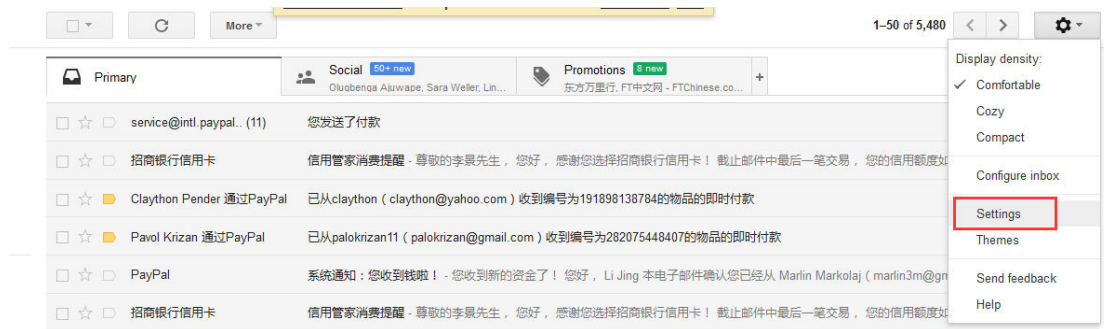

Camhi email setting

Important: Please set email setting in web instead of APP.

1. gmailEmail Setting

1.1 enter gmail setting menu, enable POP and IMAP in Forwarding and POP/IMAP

1.2

1.2 Enter Special Password in help column, enter into special password, click 2-Step-Verification to verify your email account.