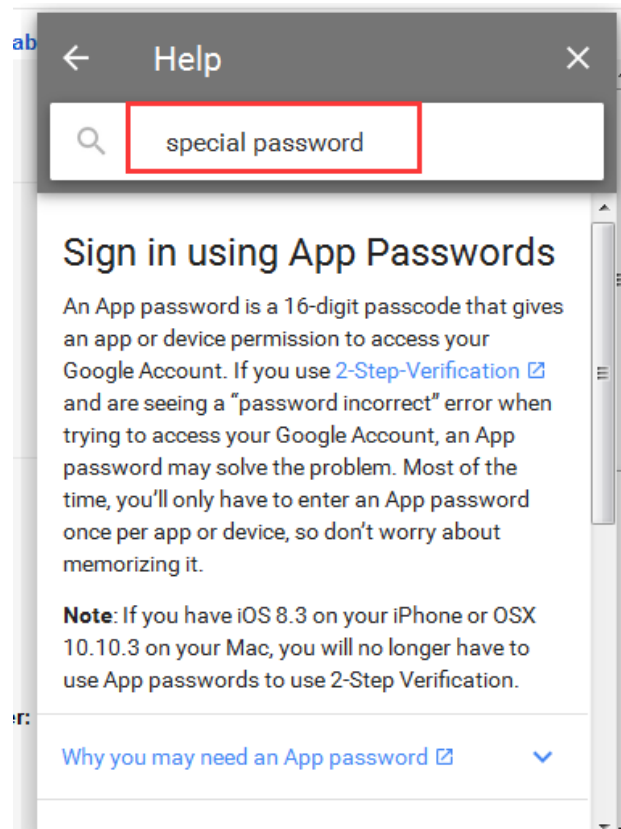

Camhi email setting

Important: Please set email setting in web instead of APP.

1. gmailEmail Setting

1.1 enter gmail setting menu, enable POP and IMAP in Forwarding and POP/IMAP

1.2

1.2 Enter Special Password in help column, enter into special password, click 2-Step-Verification to verify your email account.