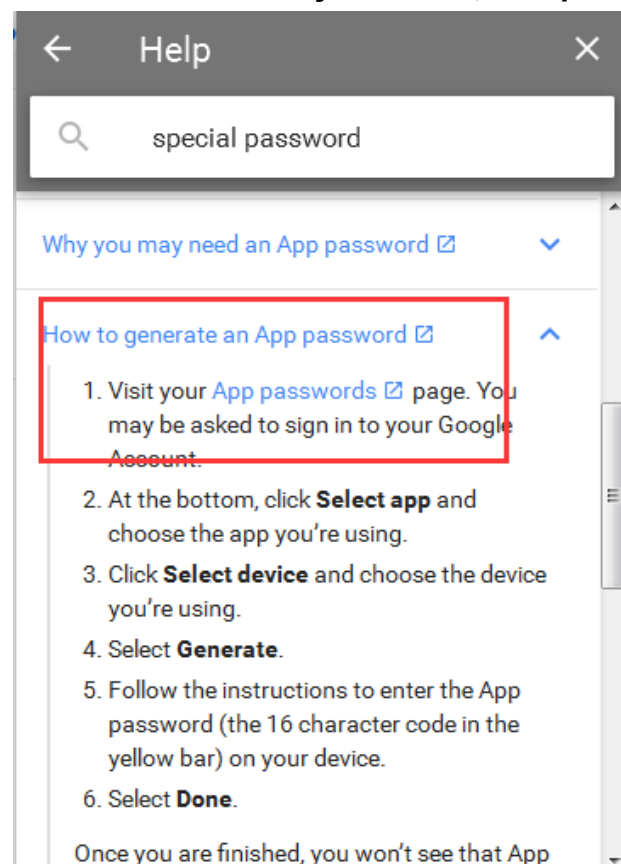

After verification of your email, then please click APP passwords,