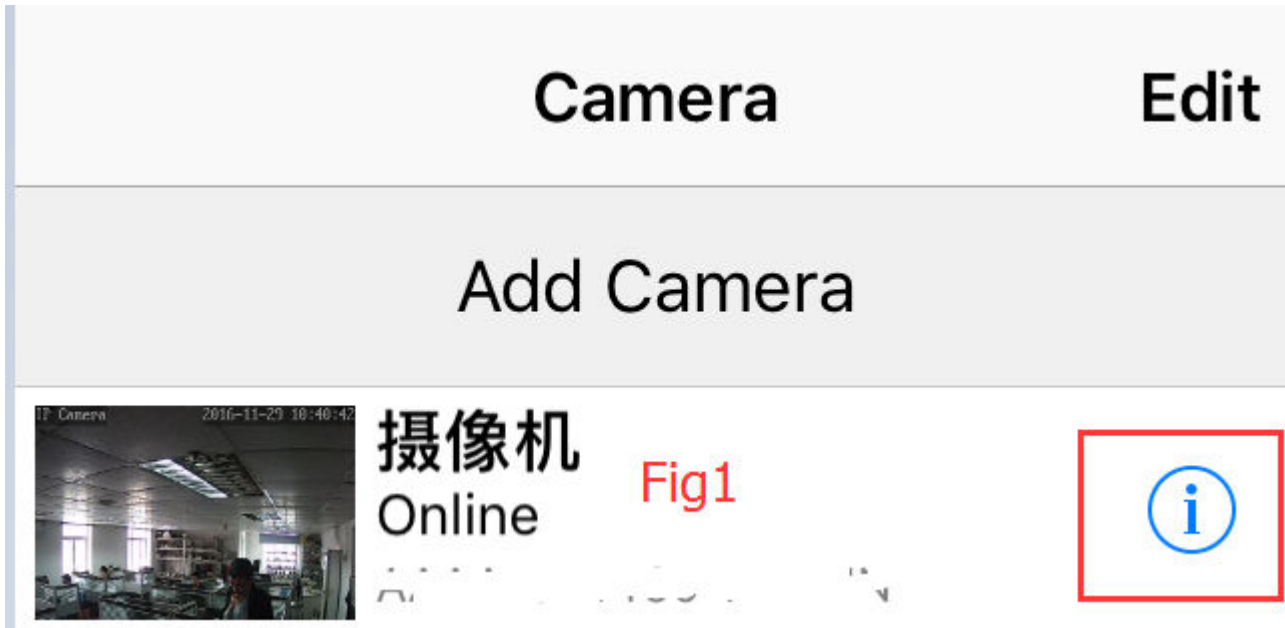

Video playback white screen resolution method

1. Using a mobile phone connected devices, As shown in figure 1: click on the red box

2. As shown in figure 2: click on the red box

3. As shown in figure 3: the hook is not hook in the red box