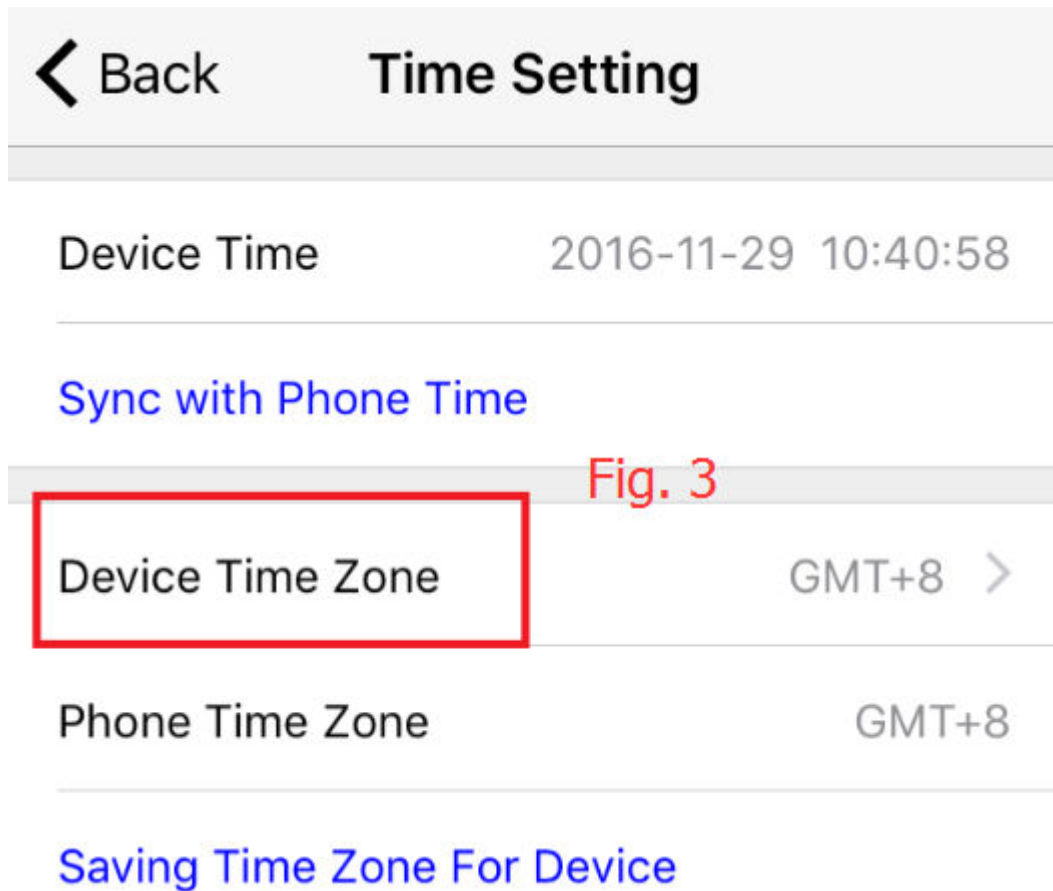

Video playback white screen resolution method

1. Using a mobile phone connected devices, As shown in figure 1: click on the red box

2. As shown in figure 2: click on the red box

3. As shown in figure 3: the hook is not hook in the red box