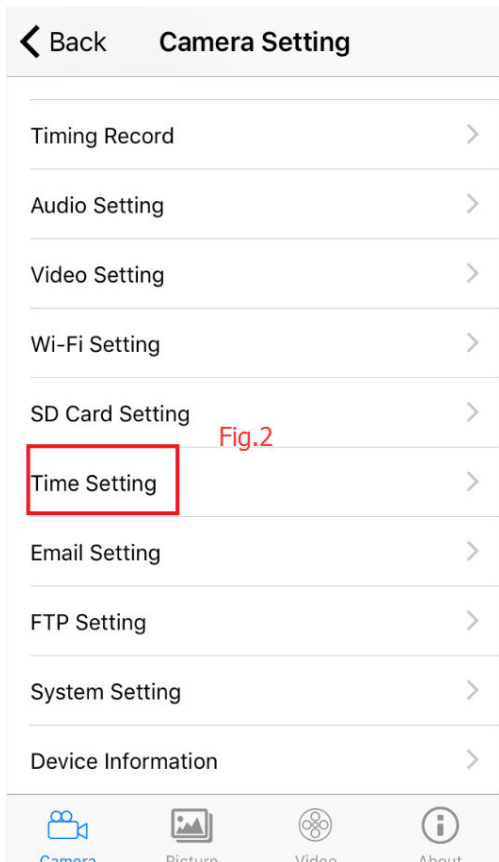

Video playback white screen resolution method

1. Using a mobile phone connected devices, As shown in figure 1: click on the red box

2. As shown in figure 2: click on the red box

3. As shown in figure 3: the hook is not hook in the red box